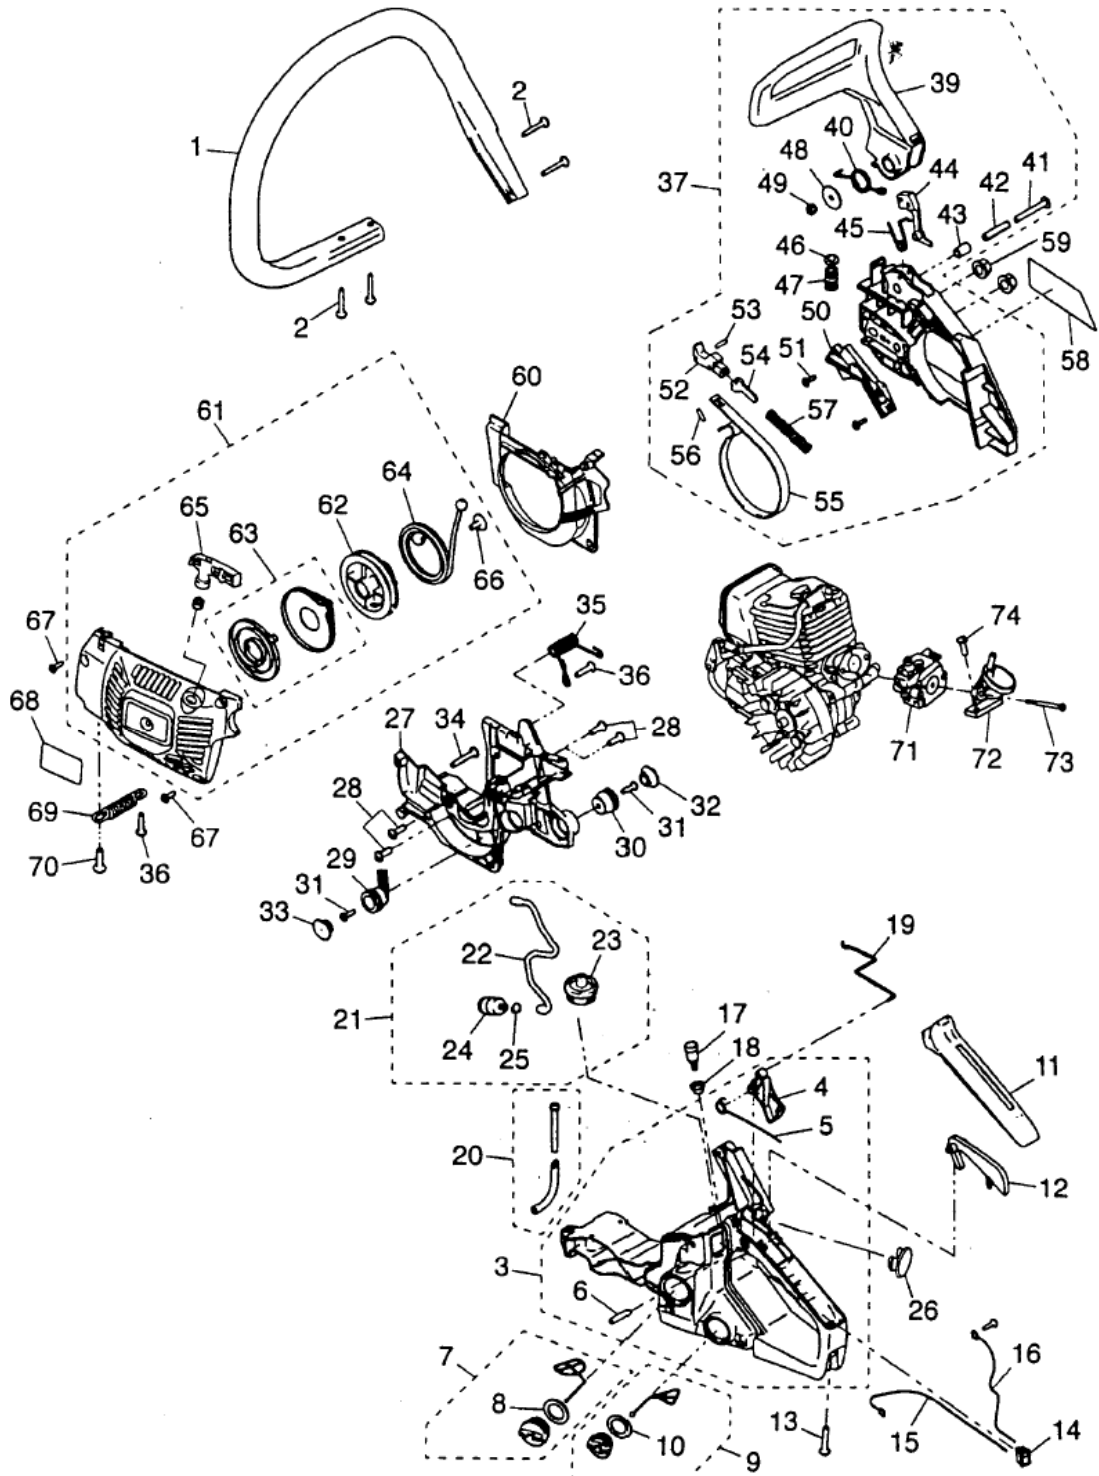

CAMON[®]

OUTDOOR POWER EQUIPMENT

YD-KU03-38- C37

CAMON[®]

OUTDOOR POWER EQUIPMENT

Fig. 2 POWER UNIT

YD-KU03-38- C37